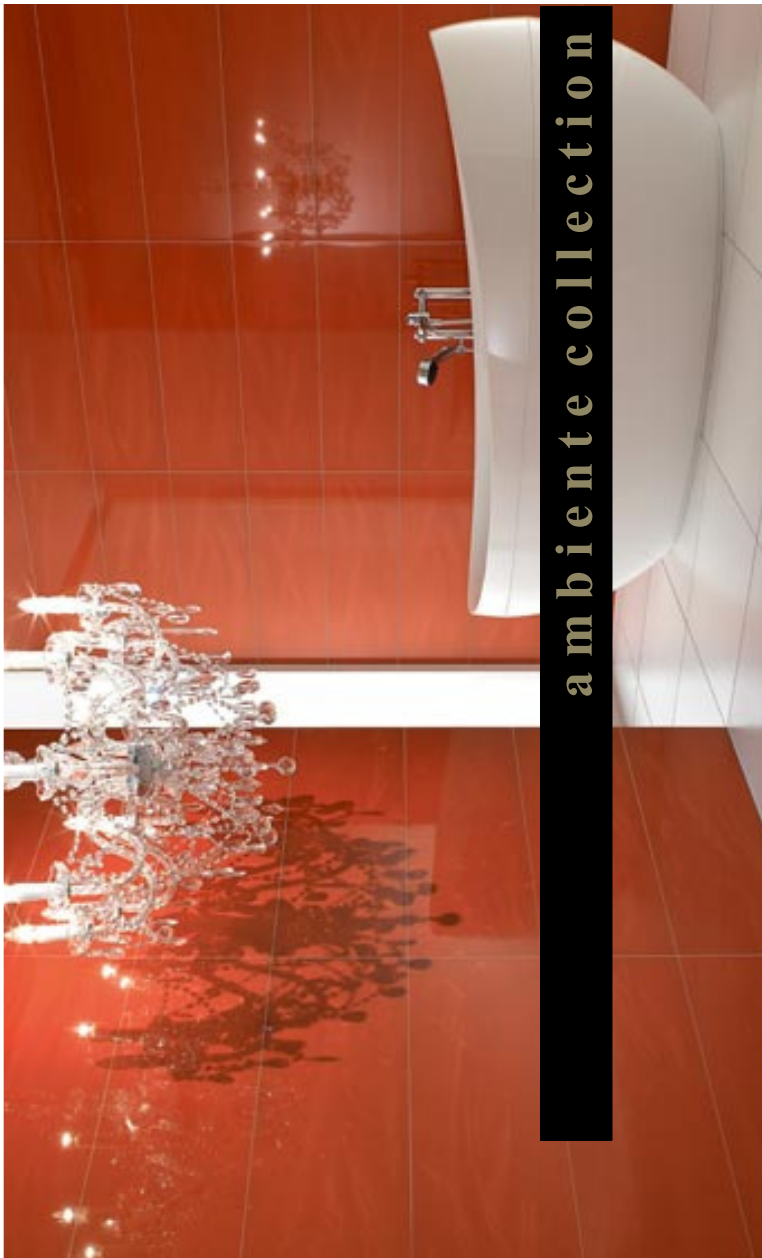

VILLEROY & BOCH

Moonlight

MOONLIGHT: The purist wall concept in nonvitreous, offers clear design for bathrooms with an assured sense of style. The rectified tiles in 12"x 36" format are ideal for modern horizontal tiling arrangements and lend bathrooms a spacious character. The tiles have an elegant and modern vibrancy and this is communicated to the room as a whole.

RED

ambiente
EUROPEAN TILE DESIGN

SEATTLE • BELLEVUE • GEORGETOWN
206.524.2113 • www.ambientetile.com

RED

PRODUCT LIST

- **12"x 36" MOONLIGHT FIELD - 1310:**
RED - KD31

SOLD IN FULL BOX QUANTITIES
8.72 SF PER BOX